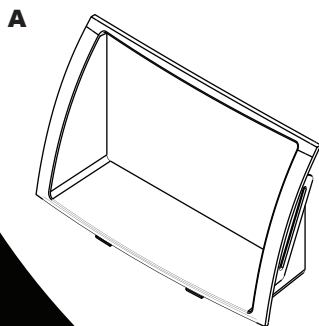

PRODUCT INFORMATION SHEET

APPLICATIONS KIA SORRENTO 2011

95-7340B

KIT FEATURES

- DDIN / Stacked ISO Din Head unit provision
- Painted Matte Black to Match Factory

KIT COMPONENTS

- A) DDIN Radio Housing
- B) DDIN Radio Housing Brackets