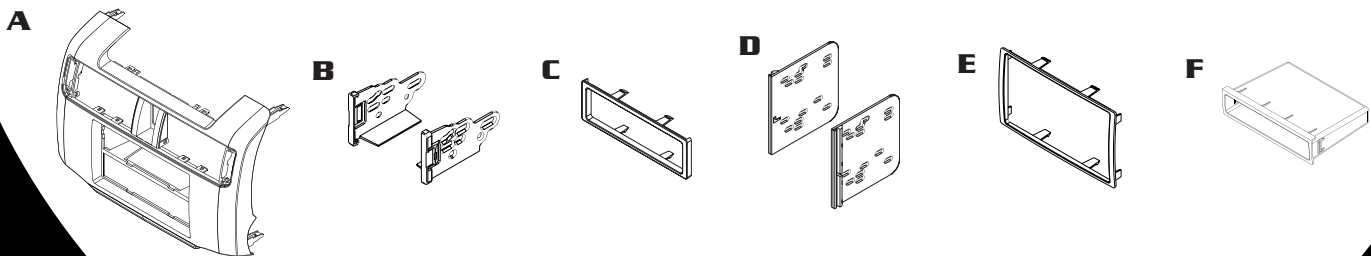

PRODUCT INFORMATION SHEET

APPLICATIONS TOYOTA 4 RUNNER 2010

99-82275

KIT FEATURES

DIN Head unit provisions with pocket
ISO DIN Head unit provision with pocket
DDIN Head unit provision
ISO Stacked Head unit provision
Painted matte silver to match factory dash

KIT COMPONENTS

- A) Radio Housing
- B) ISO Brackets
- C) ISO Trim Plate
- D) DDIN Brackets
- E) DDIN Trim Plate
- F) Pocket

Wiring & Antenna Connections (Sold Separately)

- TYTO -01 Toyota Interface 2006-UP
- 70-1761 Toyota Harness