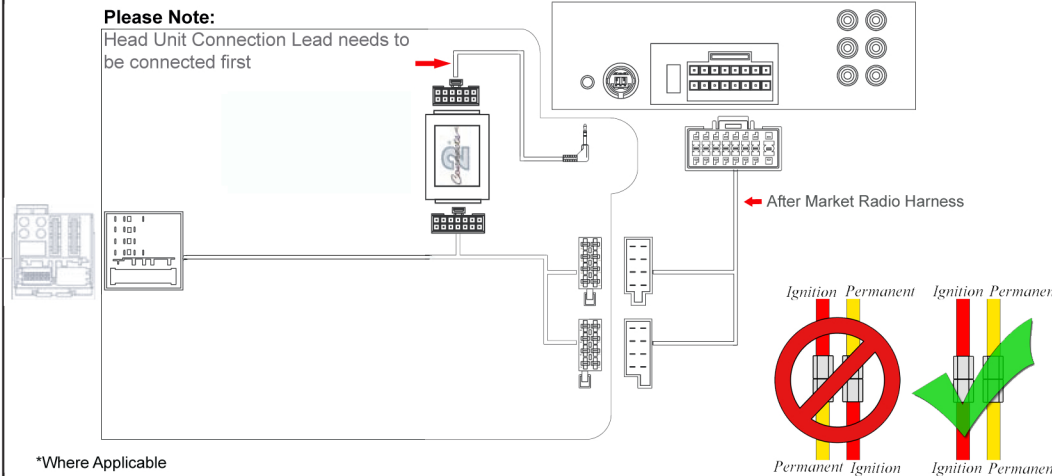

Installation Guide

Part No: CTSLR005.2 Ranger rover Steering Wheel Control Interface

Vehicle Compatibility:

Vehicles fitted with BMW Original head units.

Quadlock connector

Range Rover 2004 - 2006

Steering Wheel Control Functions

- Seek/Track+
- Volume +
- Volume -
- Seek/Track -

} Short Press = Pick Up
Long Press = Hang Up

* Note All Dates are guide lines only as specifications of vehicles change